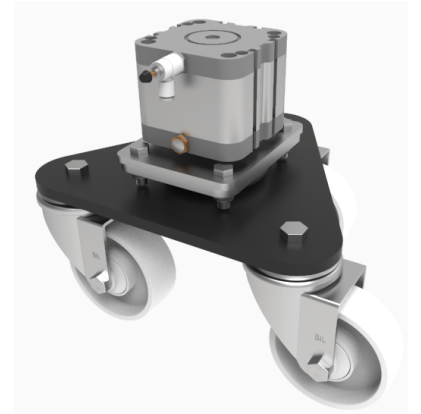

Nylon Swivel Castor Ezeelift Lifting System 1000kg Load

Product code: EZK125NYBJ

Ezeelift Pneumatic Lifting System including 4 x 125mm Triple Swivel cylinder skates with nylon wheels, Flow controls, Manifold, Operating Switch, Co2 Regulator and 25mtrs of tubing. load capacity 1000kg

Wheel Material	Nylon
Fixing Option	Direct to Cylinder fixing
Castor Type	Swivel
Diameter (mm)	125
Load Capacity (kg)	1000
Bearing Type	Ball
To Suit Fixing Bolt (mm)	10
Height (mm)	286, 311
Tread (mm)	37
Plate Size (mm)	95.5 x 95.5
Colour / Shore Hardness	White Nylon
Swivel Radius (mm)	228
Temperature Resistance	-30 °C TO +80 °C