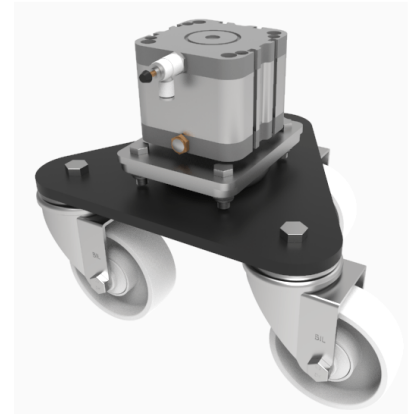

Nylon Swivel Castor Ezeelift Lifting System 750kg Load

Product code: EZK50NYBJ

Ezeelift Pneumatic Lifting System including 4 x 50mm Triple Swivel cylinder skates with nylon wheels. Flow controls, Manifold, Operating Switch, Co2 Regulator and 25mtrs of tubing. Height retracted 194mm, Height extended 219mm, Load capacity 750kg.

Wheel Material	Nylon
Fixing Option	Direct to Cylinder fixing
Castor Type	Swivel
Diameter (mm)	50
Load Capacity (kg)	750
Bearing Type	Ball
To Suit Fixing Bolt (mm)	10
Height (mm)	194, 219
Tread (mm)	30
Plate Size (mm)	95.5 x 95.5
Colour / Shore Hardness	White Nylon
Swivel Radius (mm)	180
Temperature Resistance	-30 °C TO +80 °C