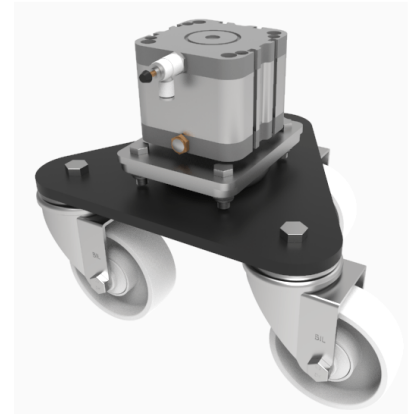

Nylon Swivel Castor Ezeelift Lifting System 850kg Load

Product code: EZK80NYBJ

Ezeelift Pneumatic Lifting System including 4 x 80mm Triple Swivel cylinder skates with nylon wheels, Flow controls, Manifold, Operating Switch, Co2 Regulator and 25mtrs of tubing. Height retracted 242mm, Height extended 267mm, Load capacity 850kg.

Wheel Material	Nylon
Fixing Option	Direct to Cylinder fixing
Castor Type	Swivel
Diameter (mm)	80
Load Capacity (kg)	850
Bearing Type	Ball
To Suit Fixing Bolt (mm)	10
Height (mm)	242, 267
Tread (mm)	35
Plate Size (mm)	95.5 x 95.5
Colour / Shore Hardness	White Nylon
Swivel Radius (mm)	202
Temperature Resistance	-30 °C TO +80 °C