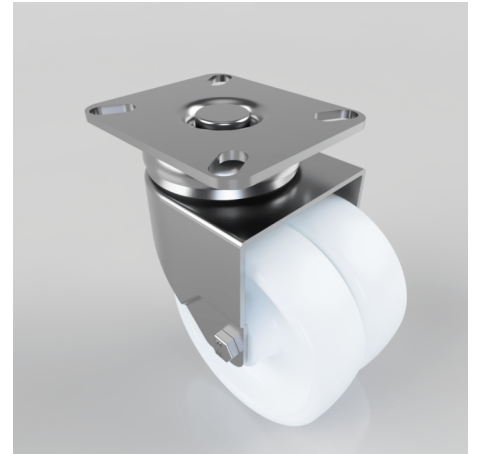

Nylon Swivel Plate 75mm 90kg

Product code: 2BZD75NY

Twin wheeled swivel castor with a top plate fixing fitted with 2 white nylon wheels with a Plain Bore. Wheel diameter 75mm, tread width 2 x 25mm, overall height 103mm, plate size 77mm x 67mm, hole centres 61mm x 56mm or 56mm x 46mm. Load capacity 90kg.

Diameter (mm)	75
Fixing Option	Plate
Castor Type	Swivel
Plate Size (mm)	65 x 65
Hole Centres (mm)	56/46 x 61/56
Height (mm)	103
Bearing Type	Plain
Swivel Radius (mm)	66
Wheel Material	Nylon
Colour / Shore Hardness	White Nylon
Top Plate Thickness (mm)	3
Fork Thickness (mm)	2
Temperature Resistance	-15 °C TO +80 °C
To Suit Fixing Bolt (mm)	8
Tread (mm)	2 x 25
Load Capacity (kg)	90