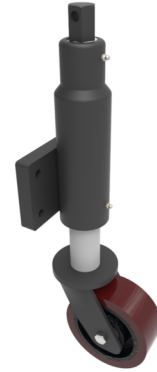

## Polyurethane Cast Iron Plate Swivel Castor 150mm 1000kg Load

**Product code: JAZXXHK150PTBJ/60**

Fabricated 75mm lift swivel jacking bracket with fixing plate fitted with a brown polyurethane tyred cast iron centred wheel with ball bearings. Wheel diameter 150mm, tread width 60mm, overall height 570mm, plate size 152mm x 106mm, hole centres 114mm x 64mm Load capacity 1000kg. (Catalogue SKU JAZXXHK150PTBJ/WT)

Diameter (mm)	150
Height (mm)	570
Castor Type	Swivel
Swivel Radius (mm)	129
Fixing Option	Plate
Bearing Type	Ball
To Suit Fixing Bolt (mm)	12
Wheel Material	Polyurethane on Cast Iron
Colour / Shore Hardness	Brown Polyurethane on Cast Iron Rim / 94 Shore A
Temperature Resistance	-20 °C TO +80 °C
Load Capacity (kg)	1000
Tread (mm)	60
Lifting Stroke (mm)	75