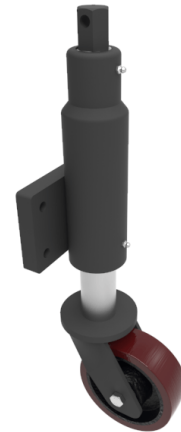

Polyurethane Cast Iron Plate Swivel Castor 150mm 750kg Load

Product code: JAZXXHK150PTBJ

Fabricated 75mm lift swivel jacking bracket with fixing plate fitted with a brown polyurethane tyred cast iron centred wheel with ball bearings. Wheel diameter 150mm, tread width 50mm, overall height when open 632mm and 556mm when closed, plate size 152mm x 106mm, hole centres 114mm x 64mm Load capacity 750kg.

Diameter (mm)	150
Height (mm)	570
Castor Type	Swivel
Swivel Radius (mm)	129
Fixing Option	Plate
Bearing Type	Ball
To Suit Fixing Bolt (mm)	12
Wheel Material	Polyurethane on Cast Iron
Colour / Shore Hardness	Brown Polyurethane on Cast Iron Rim / 94 Shore A
Temperature Resistance	-20 °C TO +80 °C
Load Capacity (kg)	750
Tread (mm)	50
Lifting Stroke (mm)	75