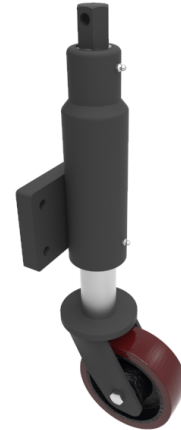

Polyurethane Cast Iron Plate Swivel Castor 150mm 750kg Load

Product code: JAZXXHK150PTBJ

Fabricated 75mm lift swivel jacking bracket with fixing plate fitted with a brown polyurethane tyred cast iron centred wheel with ball bearings. Wheel diameter 150mm, tread width 50mm, overall height when open 632mm and 556mm when closed, plate size 152mm x 106mm, hole centres 114mm x 64mm Load capacity 750kg.

Diameter (mm)	150
Height (mm)	570
Castor Type	Swivel
Swivel Radius (mm)	129
Fixing Option	Plate
Bearing Type	Ball
To Suit Fixing Bolt (mm)	12
Wheel Material	Polyurethane on Cast Iron
Colour / Shore Hardness	Brown Polyurethane on Cast Iron Rim / 94 Shore A
Temperature Resistance	-20 °C TO +80 °C
Load Capacity (kg)	750
Tread (mm)	50
Lifting Stroke (mm)	75