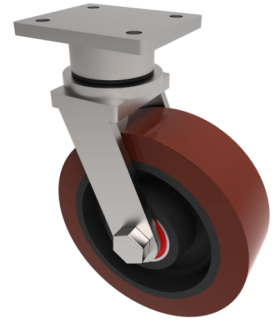

Polyurethane Cast Iron Plate Swivel Castor 300mm 2200kg Load

Product code: BZU300PTBJ/75

Fabricated swivel castor with a flat plate fixing fitted with a brown polyurethane tyre on cast iron centred wheel with ball bearings. Wheel diameter 300mm, tread width 75mm, overall height 422mm, plate size 178mm x 153mm, hole centres 127mm x 102mm. Load capacity 2200kg. ****MANUFACTURED TO ORDER****

Diameter (mm)	300
Fixing Option	Plate
Castor Type	Swivel
Bearing Type	Ball
Height (mm)	422
Plate Size (mm)	178 X 153
Hole Centres (mm)	127 x 102
To Suit Fixing Bolt (mm)	16
Wheel Material	Polyurethane on Cast Iron
Colour / Shore Hardness	Brown Polyurethane on Cast Iron Rim / 94 Shore A
Temperature Resistance	-20 °C TO +80 °C
Swivel Radius (mm)	222
Load Capacity (kg)	2200
Tread (mm)	75