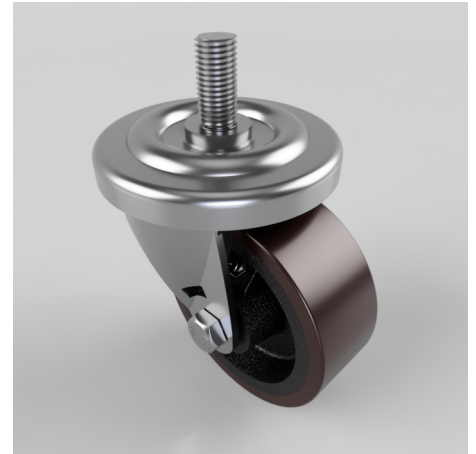

Polyurethane on Cast Iron Stem Swivel Castor 75mm 125kg Load

Product code: BZH75PTM12X25

Pressed steel swivel castor with a 12mm x 25mm threaded stem fitted with a brown polyurethane tyre on cast iron centred wheel, Wheel diameter 75mm, tread width 30mm, overall height 95mm, Load capacity 125kg.

Diameter (mm)	75
Castor Type	Swivel
Fixing Option	Stem
Height (mm)	95
Wheel Material	Polyurethane on Cast Iron
Colour / Shore Hardness	Brown Polyurethane on Cast Iron Rim / 94 Shore A
Temperature Resistance	-20 °C TO +80 °C
Bearing Type	Plain
Load Capacity (kg)	125
Tread (mm)	30
Swivel Radius (mm)	60
Head Dia (mm)	76
To Suit Fixing Bolt (mm)	M12 X 25