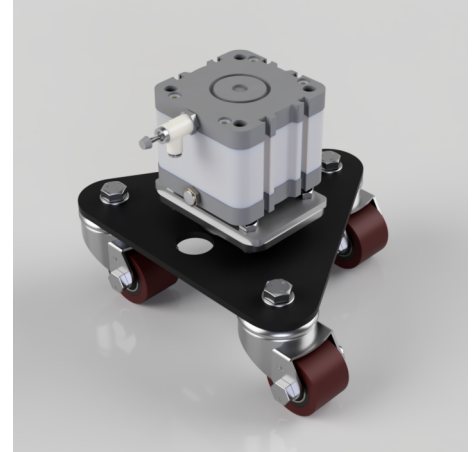

## Polyurethane Swivel Castor Ezeelift Lifting System 750kg Load

**Product code: EZK50PTBJ**

Ezeelift Pneumatic Lifting System including 4 x 50mm Triple Swivel cylinder skates, Flow controls, Manifold, Operating Switch, Co2 Regulator and 25mtrs of tubing. Height retracted 194mm, Height extended 219mm, Load capacity 750kg.

|                          |  |
|--------------------------|--|
| Wheel Material           | Polyurethane on Cast Iron                        |
| Fixing Option            | Direct to Cylinder fixing                        |
| Castor Type              | Swivel   |
| Diameter (mm)            | 50   |
| Load Capacity (kg)       | 750  |
| Bearing Type             | Ball   |
| To Suit Fixing Bolt (mm) | 10   |
| Height (mm)              | 194, 219   |
| Tread (mm)               | 35   |
| Plate Size (mm)          | 95.5 x 95.5                                      |
| Colour / Shore Hardness  | Brown Polyurethane on Cast Iron Rim / 94 Shore A |
| Swivel Radius (mm)       | 180  |
| Temperature Resistance   | -20 °C TO +80 °C                                 |