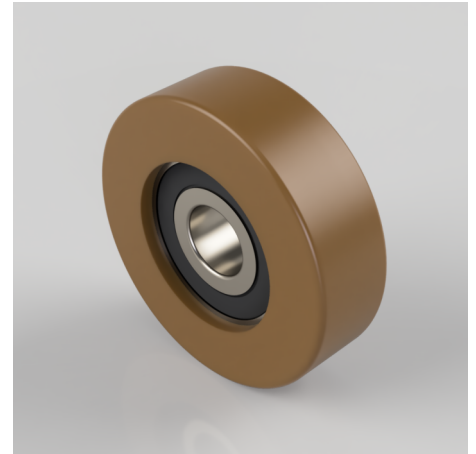

Printhopan 40mm Ball Bearing Guide Roller 70kg Load

Product code: WUDP-040-014-012-Z

POA Printhopan guide roller on a steel centre with ball bearings. Wheel diameter 40mm, tread width 14mm, bore diameter 12mm, load capacity 70kg ****MANUFACTURED TO ORDER****

Diameter (mm)	40
Tread (mm)	14
Bore Size (mm)	12
Load Capacity (kg)	70
Wheel Material	Printhopan
Colour / Shore Hardness	Printhopan / 59 Shore D
Temperature Resistance	-40 °C to +80 °C

BIL GROUP LTD

Porte Marsh Road, Calne, Wiltshire, SN11 9BW