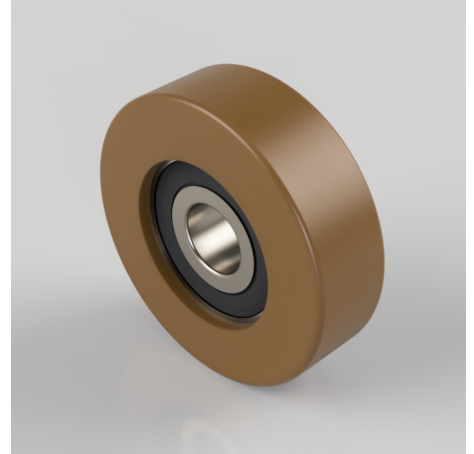

Printhopan 40mm Ball Bearing Guide Roller 70kg Load

Product code: WUDP-040-014-010-Z

POA Printhopan guide roller on a steel centre with ball bearings. Wheel diameter 40mm, tread width 14mm, bore diameter 10mm, load capacity 70kg ****MANUFACTURED TO ORDER****

Diameter (mm)	40
Tread (mm)	14
Bore Size (mm)	10
Load Capacity (kg)	70
Wheel Material	Printhopan
Colour / Shore Hardness	Printhopan / 59 Shore D
Temperature Resistance	-40 °C to +80 °C

BIL GROUP LTD

Porte Marsh Road, Calne, Wiltshire, SN11 9BW