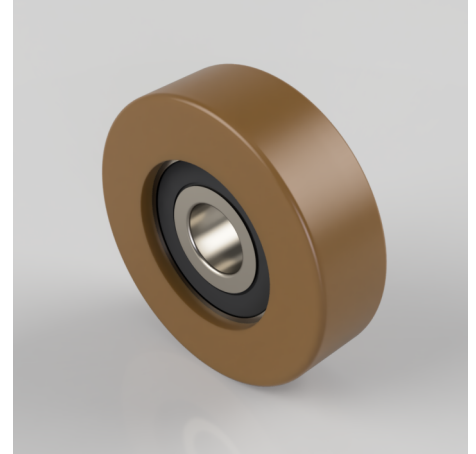

Printhopan 40mm Ball Bearing Guide Roller 70kg Load

Product code: WUDP-040-014-010-Z

POA Printhopan guide roller on a steel centre with ball bearings. Wheel diameter 40mm, tread width 14mm, bore diameter 10mm, load capacity 70kg ****MANUFACTURED TO ORDER****

Diameter (mm)	40
Tread (mm)	14
Bore Size (mm)	10
Load Capacity (kg)	70
Wheel Material	Printhopan
Colour / Shore Hardness	Printhopan / 59 Shore D
Temperature Resistance	-40 °C to +80 °C

BIL GROUP LTD

Porte Marsh Road, Calne, Wiltshire, SN11 9BW