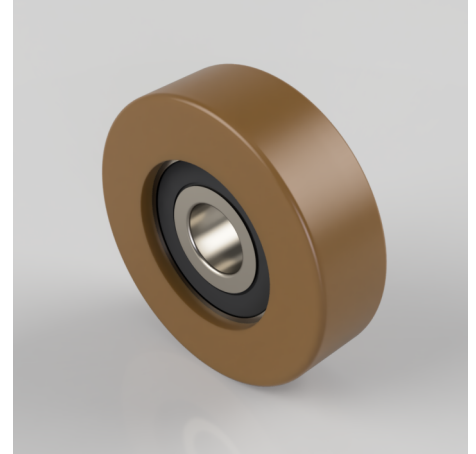

## Printhopan 40mm Ball Bearing Guide Roller 90kg Load

**Product code: WUDP-040-020-010-Z**

**POA** Printhopan guide roller on a steel centre with ball bearings. Wheel diameter 40mm, tread width 20mm, bore diameter 10mm, load capacity 90kg **\*\*MANUFACTURED TO ORDER\*\***

Diameter (mm)	40
Tread (mm)	20
Bore Size (mm)	10
Load Capacity (kg)	90
Wheel Material	Printhopan
Colour / Shore Hardness	Printhopan / 59 Shore D
Temperature Resistance	-40 °C to +80 °C