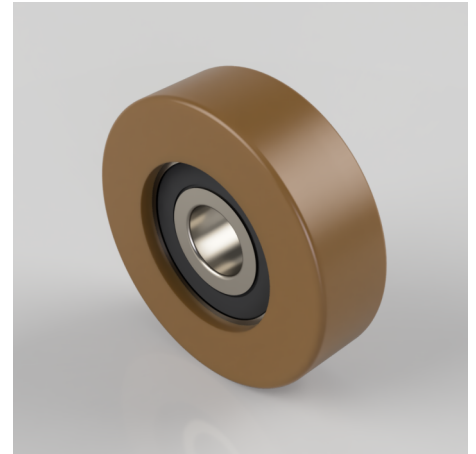

Printhopan 50mm Ball Bearing Guide Roller 100kg Load

Product code: WUDP-050-015-012-S

POA Printhopan guide roller on a steel centre with ball bearings. Wheel diameter 50mm, tread width 15mm, bore diameter 12mm, load capacity 100kg ****MANUFACTURED TO ORDER****

Diameter (mm)	50
Tread (mm)	15
Bore Size (mm)	12
Load Capacity (kg)	100
Wheel Material	Printhopan
Colour / Shore Hardness	Printhopan / 59 Shore D
Temperature Resistance	-40 °C to +80 °C

BIL GROUP LTD

Porte Marsh Road, Calne, Wiltshire, SN11 9BW