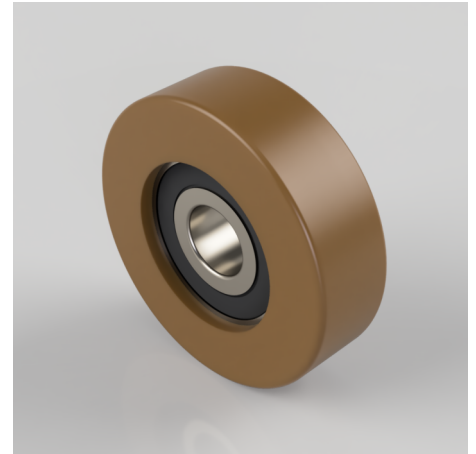

Printhopan 50mm Ball Bearing Guide Roller 100kg Load

Product code: WUDP-050-015-012-Z

POA Printhopan guide roller on a steel centre with ball bearings. Wheel diameter 50mm, tread width 15mm, bore diameter 12mm, load capacity 100kg ****MANUFACTURED TO ORDER****

Diameter (mm)	50
Tread (mm)	15
Bore Size (mm)	12
Load Capacity (kg)	100
Wheel Material	Printhopan
Colour / Shore Hardness	Printhopan / 59 Shore D
Temperature Resistance	-40 °C to +80 °C

BIL GROUP LTD

Porte Marsh Road, Calne, Wiltshire, SN11 9BW