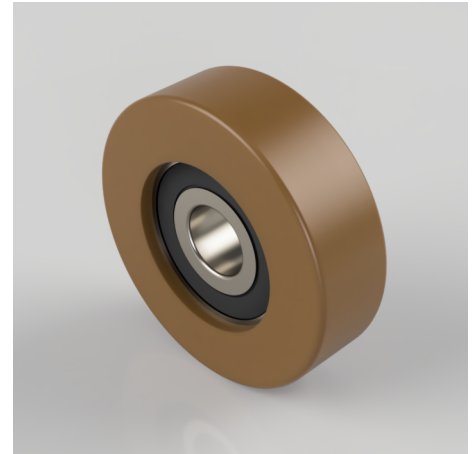

Printhopan 60mm Ball Bearing Guide Roller 150kg Load

Product code: WUDP-060-020-020-S

POA Printhopan guide roller on a steel centre with ball bearings. Wheel diameter 60mm, tread width 20mm, bore diameter 20mm, load capacity 150kg ****MANUFACTURED TO ORDER****

Diameter (mm)	60
Tread (mm)	20
Bore Size (mm)	20
Load Capacity (kg)	150
Wheel Material	Printhopan
Colour / Shore Hardness	Printhopan / 59 Shore D
Temperature Resistance	-40 °C to +80 °C

BIL GROUP LTD

Porte Marsh Road, Calne, Wiltshire, SN11 9BW