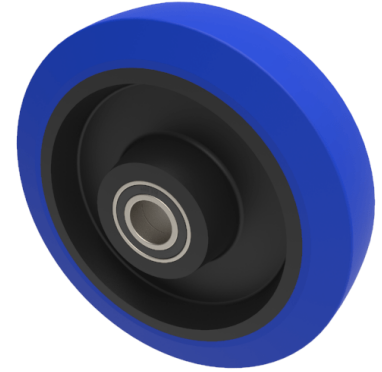

Replacement Piano Dolly Wheel - Solid

Product code: PT1WHEEL

A hard, solid rubber wheel for piano dollies. Need a replacement wheel for our PT1 piano dolly? This is it.

- Smooth & silent running on the precision ball bearing
- Non-marking, blue 75 shore A elastic rubber tyre
- Black nylon centre wheel
- Wheel dia' 200mm, tread width 46mm, bore 25mm, hub width 60mm
- Load capacity 400kg

Diameter	200mm
Hub Length	60mm
Tread Width	46mm
Axle Bore	25mm
Load Capacity	400kg

BIL GROUP LTD

Porte Marsh Road, Calne, Wiltshire, SN11 9BW

Registered in England No: 2603821

VAT Reg: GB572705729