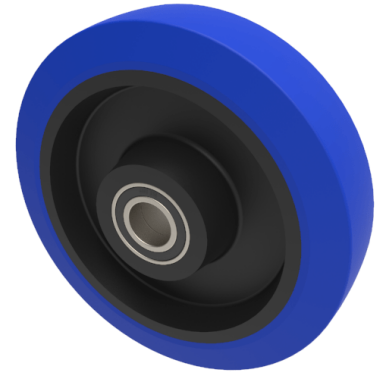

Replacement Piano Dolly Solid Wheel

Product code: PT1WHEEL

A non-marking, blue 75 shore A elastic rubber tyre on a black nylon centre wheel with a precision ball bearing for smooth and silent running. Wheel diameter 200mm, tread width 46mm, bore 25mm, hub width 60mm. Load capacity 400kg.

Diameter	200mm
Hub Length	60mm
Tread Width	46mm
Axle Bore	25mm
Load Capacity	400kg

BIL GROUP LTD

Porte Marsh Road, Calne, Wiltshire, SN11 9BW

Registered in England No: 2603821

VAT Reg: GB572705729