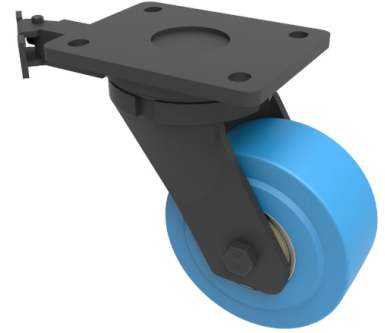

Replacement Skoots Castors

Product code: SKCASTOR

Replacement Skoots castors to suit all our Skoots models.
Direct from the manufacturer.

- High quality, high precision castors
- Different options to match the Skoots model

To suit Skoots model	SK600, SK900, SK1400, SK2000 & SK3500, SK5000
----------------------	---