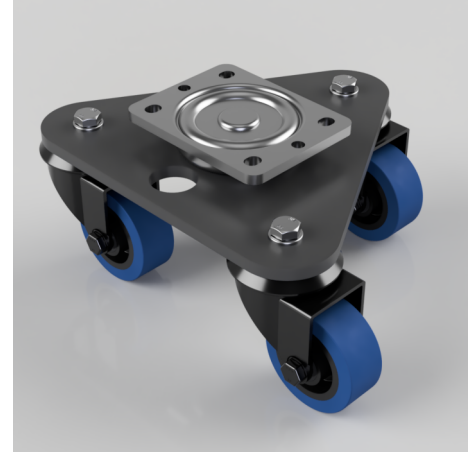

Scenery Skate Blue Elastic Rubber 65 Shore A Plate Swivel Castor 80mm 330kg Load

Product code: BLKSKM80SRNB

Central medium duty white zinc plated swivel head mounted on a black painted triangular base plate fitted with 3 pressed steel swivel black painted castors fitted with a blue elastic 65 shore A rubber tyred black nylon centred wheel with roller bearings. Wheel diameter 80mm, tread width 35mm, overall height 147mm. Load capacity 330kg. (Catalogue SKU BLKSKM80RNB)

Diameter (mm)	80
Castor Type	Swivel
Fixing Option	Plate
Height (mm)	147
To Suit Fixing Bolt (mm)	10
Bearing Type	Roller
Swivel Radius (mm)	202
Wheel Material	Rubber on Nylon
Colour / Shore Hardness	Blue Elastic Rubber on Nylon Rim / 65 Shore A
Tread (mm)	35
Temperature Resistance	-30 °C TO +80 °C
Load Capacity (kg)	330
Plate Size (mm)	135 x 110
Hole Centres (mm)	105 x 80/75