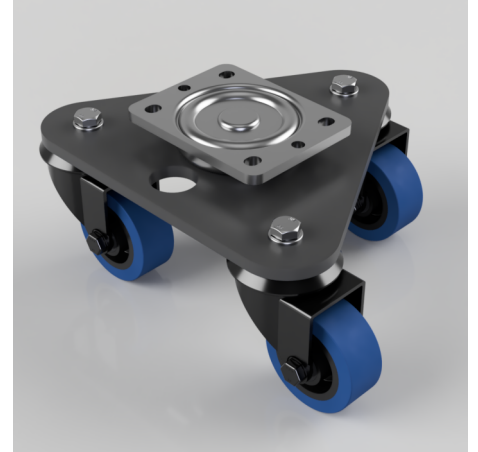

Scenery Skate Blue Elastic Rubber 65 Shore A Plate Swivel Castor 80mm 330kg Load

Product code: BLKSKM80SRNB

Central medium duty white zinc plated swivel head mounted on a black painted triangular base plate fitted with 3 pressed steel swivel black painted castors fitted with a blue elastic 65 shore A rubber tyred black nylon centred wheel with roller bearings. Wheel diameter 80mm, tread width 35mm, overall height 147mm. Load capacity 330kg. (Catalogue SKU BLKSKM80RNB)

Diameter (mm)	80
Castor Type	Swivel
Fixing Option	Plate
Height (mm)	147
To Suit Fixing Bolt (mm)	10
Bearing Type	Roller
Swivel Radius (mm)	202
Wheel Material	Rubber on Nylon
Colour / Shore Hardness	Blue Elastic Rubber on Nylon Rim / 65 Shore A
Tread (mm)	35
Temperature Resistance	-30 °C TO +80 °C
Load Capacity (kg)	330
Plate Size (mm)	135 x 110
Hole Centres (mm)	105 x 80/75