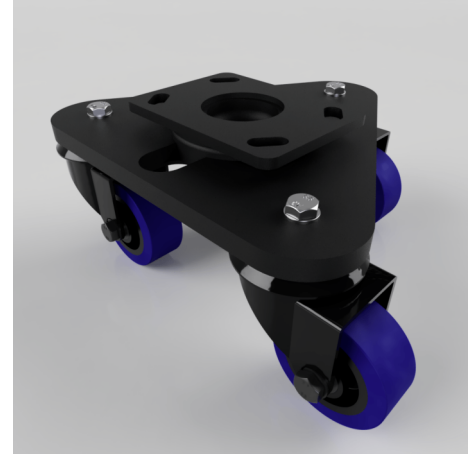

Scenery Skate Blue Elastic Rubber 65ShoreA Plate Swivel Castor 80mm 330kg Load

Product code: BLKSKH80SRNB

Central heavy duty black painted swivel head mounted on a black painted triangular base plate fitted with 3 pressed steel black painted swivel castors fitted with blue 65 shore A elastic rubber tyre on a black plastic centred wheels with a roller bearing. Wheel diameter 80mm, tread width 35mm, overall height 144mm. Load capacity 330kg. REACH compliant also PAH-Free rubber to confirm to EU-directive 2005/69/EC. (Catalogue SKU BLKSKH80RNB)

| | |
|--------------------------|---|
| Diameter (mm) | 80 |
| Castor Type | Swivel |
| Fixing Option | Plate |
| Height (mm) | 143 |
| To Suit Fixing Bolt (mm) | 12 |
| Bearing Type | Roller |
| Swivel Radius (mm) | 202 |
| Wheel Material | Rubber on Nylon |
| Colour / Shore Hardness | Blue Elastic Rubber on Nylon Rim / 65 Shore A |
| Tread (mm) | 35 |
| Temperature Resistance | -30 °C TO +80 °C |
| Load Capacity (kg) | 330 |
| Plate Size (mm) | 150 x 110 |
| Hole Centres (mm) | 105/121 x 80/59 |