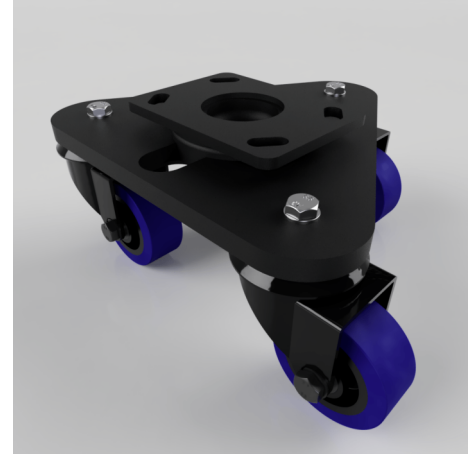

## Scenery Skate Blue Elastic Rubber 65ShoreA Plate Swivel Castor 80mm 330kg Load

**Product code: BLKSKH80SRNB**

Central heavy duty black painted swivel head mounted on a black painted triangular base plate fitted with 3 pressed steel black painted swivel castors fitted with blue 65 shore A elastic rubber tyre on a black plastic centred wheels with a roller bearing. Wheel diameter 80mm, tread width 35mm, overall height 144mm. Load capacity 330kg. REACH compliant also PAH-Free rubber to confirm to EU-directive 2005/69/EC. ( Catalogue SKU BLKSKH80RNB)

Diameter (mm)	80
Castor Type	Swivel
Fixing Option	Plate
Height (mm)	143
To Suit Fixing Bolt (mm)	12
Bearing Type	Roller
Swivel Radius (mm)	202
Wheel Material	Rubber on Nylon
Colour / Shore Hardness	Blue Elastic Rubber on Nylon Rim / 65 Shore A
Tread (mm)	35
Temperature Resistance	-30 °C TO +80 °C
Load Capacity (kg)	330
Plate Size (mm)	150 x 110
Hole Centres (mm)	105/121 x 80/59