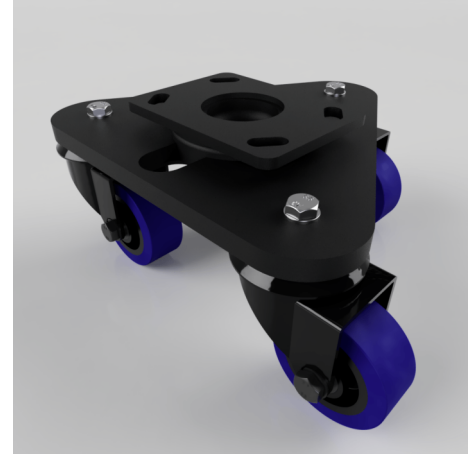

Scenery Skate Blue Elastic Rubber 65ShoreA Plate Swivel Castor 80mm 330kg Load

Product code: BLKSKH80SRNB

Central heavy duty black painted swivel head mounted on a black painted triangular base plate fitted with 3 pressed steel black painted swivel castors fitted with blue 65 shore A elastic rubber tyre on a black plastic centred wheels with a roller bearing. Wheel diameter 80mm, tread width 35mm, overall height 144mm. Load capacity 330kg. REACH compliant also PAH-Free rubber to confirm to EU-directive 2005/69/EC. (Catalogue SKU BLKSKH80RNB)

Diameter (mm)	80
Castor Type	Swivel
Fixing Option	Plate
Height (mm)	143
To Suit Fixing Bolt (mm)	12
Bearing Type	Roller
Swivel Radius (mm)	202
Wheel Material	Rubber on Nylon
Colour / Shore Hardness	Blue Elastic Rubber on Nylon Rim / 65 Shore A
Tread (mm)	35
Temperature Resistance	-30 °C TO +80 °C
Load Capacity (kg)	330
Plate Size (mm)	150 x 110
Hole Centres (mm)	105/121 x 80/59