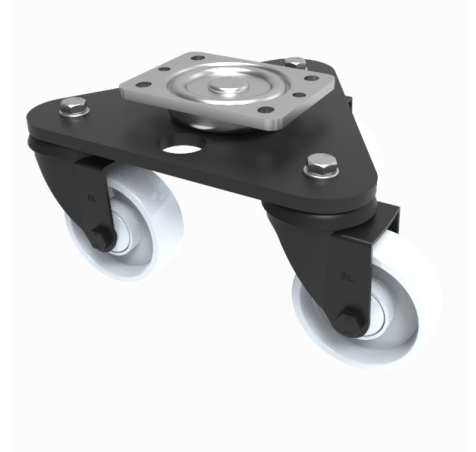

Scenery Skate Nylon Plate Swivel Castor 100mm 460kg Load

Product code: BLKSKM100NYB

Central medium duty white zinc plated swivel head mounted on a black painted triangular base plate fitted with 3 pressed steel black painted swivel castors fitted with a white nylon wheel with roller bearings. Wheel diameter 100mm, tread width 32mm, overall height 164mm. Load capacity 460kg.

Diameter (mm)	100
Castor Type	Swivel
Fixing Option	Plate
Height (mm)	164
To Suit Fixing Bolt (mm)	10
Bearing Type	Roller
Swivel Radius (mm)	212
Wheel Material	Nylon
Colour / Shore Hardness	White Nylon
Tread (mm)	32
Temperature Resistance	-30 °C TO +80 °C
Load Capacity (kg)	460
Plate Size (mm)	135 x 110
Hole Centres (mm)	105 x 80/75