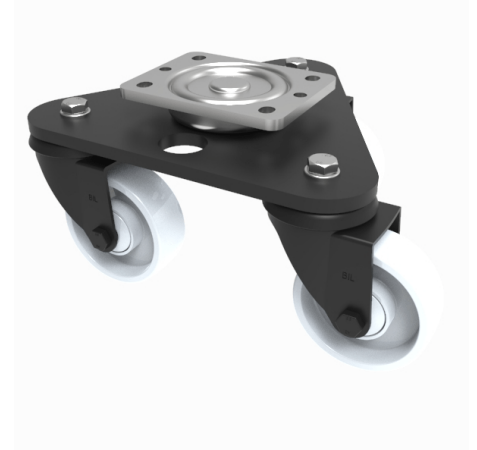

Scenery Skate Nylon Plate Swivel Castor 100mm 460kg Load

Product code: BLKSKM100NYB

Central medium duty white zinc plated swivel head mounted on a black painted triangular base plate fitted with 3 pressed steel black painted swivel castors fitted with a white nylon wheel with roller bearings. Wheel diameter 100mm, tread width 32mm, overall height 164mm. Load capacity 460kg.

Diameter (mm)	100
Castor Type	Swivel
Fixing Option	Plate
Height (mm)	164
To Suit Fixing Bolt (mm)	10
Bearing Type	Roller
Swivel Radius (mm)	212
Wheel Material	Nylon
Colour / Shore Hardness	White Nylon
Tread (mm)	32
Temperature Resistance	-30 °C TO +80 °C
Load Capacity (kg)	460
Plate Size (mm)	135 x 110
Hole Centres (mm)	105 x 80/75