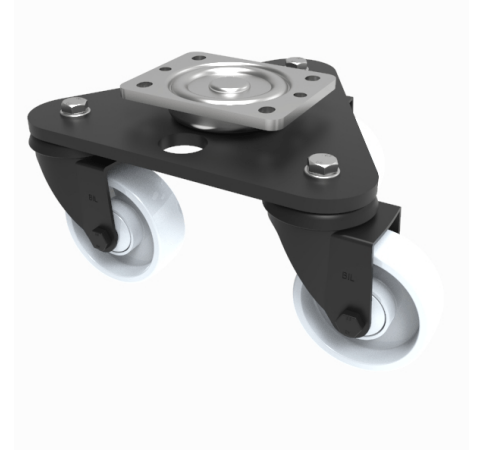

Scenery Skate Nylon Plate Swivel Castor 125mm 460kg Load

Product code: BLKSKM125NYB

Central medium duty white zinc plated swivel head mounted on a black painted triangular base plate fitted with 3 pressed steel black painted swivel castors fitted with a white nylon wheel with roller bearings. Wheel diameter 125mm, tread width 32mm, overall height 193mm. Load capacity 460kg.

Diameter (mm)	125
Castor Type	Swivel
Fixing Option	Plate
Height (mm)	193
To Suit Fixing Bolt (mm)	10
Bearing Type	Roller
Swivel Radius (mm)	228
Wheel Material	Nylon
Colour / Shore Hardness	White Nylon
Tread (mm)	32
Temperature Resistance	-30 °C TO +80 °C
Load Capacity (kg)	460
Plate Size (mm)	135 x 110
Hole Centres (mm)	105 x 80/75