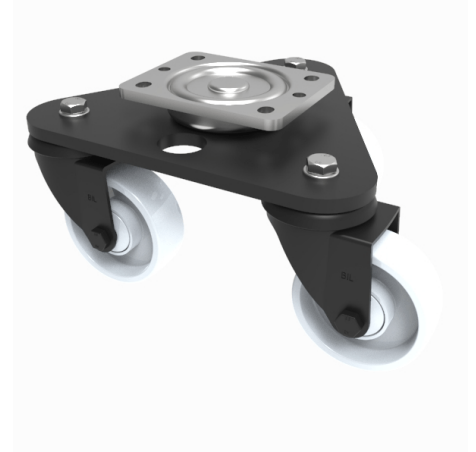

## Scenery Skate Nylon Plate Swivel Castor 125mm 460kg Load

**Product code: BLKSKM125NYB**

Central medium duty white zinc plated swivel head mounted on a black painted triangular base plate fitted with 3 pressed steel black painted swivel castors fitted with a white nylon wheel with roller bearings. Wheel diameter 125mm, tread width 32mm, overall height 193mm. Load capacity 460kg.

Diameter (mm)	125
Castor Type	Swivel
Fixing Option	Plate
Height (mm)	193
To Suit Fixing Bolt (mm)	10
Bearing Type	Roller
Swivel Radius (mm)	228
Wheel Material	Nylon
Colour / Shore Hardness	White Nylon
Tread (mm)	32
Temperature Resistance	-30 °C TO +80 °C
Load Capacity (kg)	460
Plate Size (mm)	135 x 110
Hole Centres (mm)	105 x 80/75