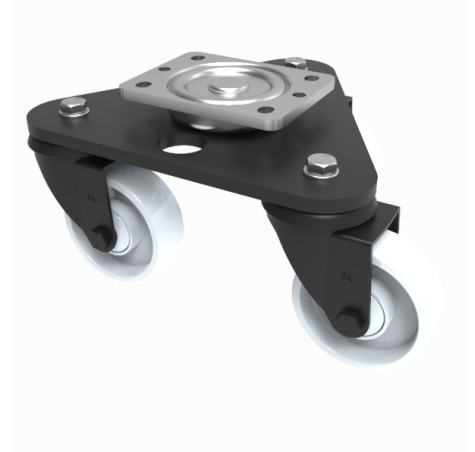

## Scenery Skate Nylon Plate Swivel Castor 125mm 460kg Load

**Product code: BLKSKM125NYBJ**

Central medium duty white zinc plated swivel head mounted on a black painted triangular base plate fitted with 3 pressed steel black painted swivel castors fitted with a white nylon wheel with a single ball bearing and retaining caps. Wheel diameter 125mm, tread width 37mm, overall height 193mm. Load capacity 460kg.

Diameter (mm)	125
Castor Type	Swivel
Fixing Option	Plate
Height (mm)	193
To Suit Fixing Bolt (mm)	10
Bearing Type	Ball
Swivel Radius (mm)	228
Wheel Material	Nylon
Colour / Shore Hardness	White Nylon
Tread (mm)	37
Temperature Resistance	-30 °C TO +80 °C
Load Capacity (kg)	460
Plate Size (mm)	135 x 110
Hole Centres (mm)	105 x 80/75