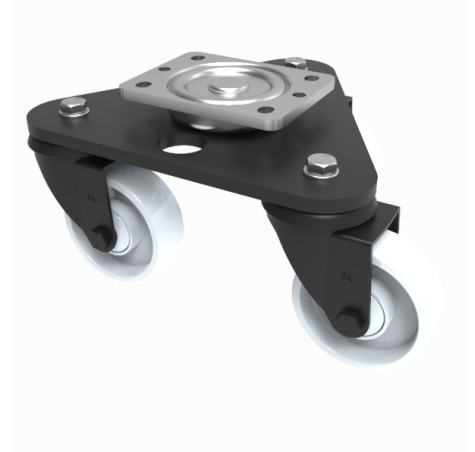

Scenery Skate Nylon Plate Swivel Castor 125mm 460kg Load

Product code: BLKSKM125NYBJ

Central medium duty white zinc plated swivel head mounted on a black painted triangular base plate fitted with 3 pressed steel black painted swivel castors fitted with a white nylon wheel with a single ball bearing and retaining caps. Wheel diameter 125mm, tread width 37mm, overall height 193mm. Load capacity 460kg.

Diameter (mm)	125
Castor Type	Swivel
Fixing Option	Plate
Height (mm)	193
To Suit Fixing Bolt (mm)	10
Bearing Type	Ball
Swivel Radius (mm)	228
Wheel Material	Nylon
Colour / Shore Hardness	White Nylon
Tread (mm)	37
Temperature Resistance	-30 °C TO +80 °C
Load Capacity (kg)	460
Plate Size (mm)	135 x 110
Hole Centres (mm)	105 x 80/75