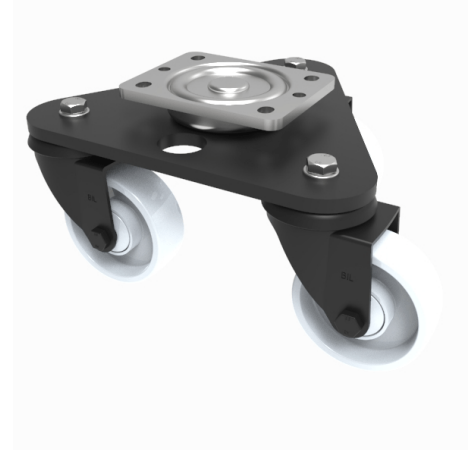

## Scenery Skate Nylon Plate Swivel Castor 40mm 450kg Load

**Product code: BLKSKM40NYBJ**

Central medium duty white zinc plated swivel head, mounted on a black painted triangular base plate fitted with 3 pressed steel black painted swivel castors fitted with 40mm white nylon wheels with ball bearings. Overall height 101mm, Plate size 138 x 109mm, hole centres 105 x 80mm Load capacity 450kg.

Diameter (mm)	40
Castor Type	Swivel
Fixing Option	Plate
Height (mm)	101
To Suit Fixing Bolt (mm)	10
Bearing Type	Ball
Swivel Radius (mm)	177
Wheel Material	Nylon
Colour / Shore Hardness	White Nylon
Tread (mm)	39
Temperature Resistance	-30 °C TO +80 °C
Load Capacity (kg)	450
Plate Size (mm)	135 x 110
Hole Centres (mm)	105 x 80/75