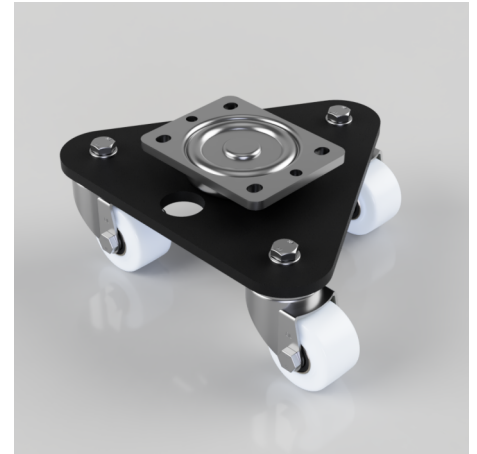

Scenery Skate Nylon Plate Swivel Castor 65mm 460kg Load

Product code: BZSKM65NYBJ

Central medium duty swivel head mounted on a triangular base plate fitted with 3 pressed steel swivel castors fitted with 65mm white nylon wheels with ball bearings. Overall height 124mm, Plate size 138 x 109mm, hole centres 105 x 80/75mm Load capacity 460kg.

Diameter (mm)	65
Castor Type	Swivel
Fixing Option	Plate
Height (mm)	124
To Suit Fixing Bolt (mm)	10
Bearing Type	Ball
Swivel Radius (mm)	188
Wheel Material	Nylon
Colour / Shore Hardness	White Nylon
Tread (mm)	37
Temperature Resistance	-30 °C TO +80 °C
Load Capacity (kg)	460
Plate Size (mm)	138 x 109
Hole Centres (mm)	105 x 80/75