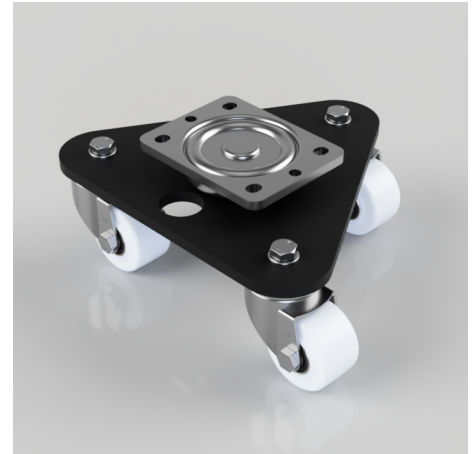

Scenery Skate Nylon Plate Swivel Castor 65mm 460kg Load

Product code: BZSKM65NYBJ

Central medium duty swivel head mounted on a triangular base plate fitted with 3 pressed steel swivel castors fitted with 65mm white nylon wheels with ball bearings. Overall height 124mm, Plate size 138 x 109mm, hole centres 105 x 80/75mm Load capacity 460kg.

Diameter (mm)	65
Castor Type	Swivel
Fixing Option	Plate
Height (mm)	124
To Suit Fixing Bolt (mm)	10
Bearing Type	Ball
Swivel Radius (mm)	188
Wheel Material	Nylon
Colour / Shore Hardness	White Nylon
Tread (mm)	37
Temperature Resistance	-30 °C TO +80 °C
Load Capacity (kg)	460
Plate Size (mm)	138 x 109
Hole Centres (mm)	105 x 80/75