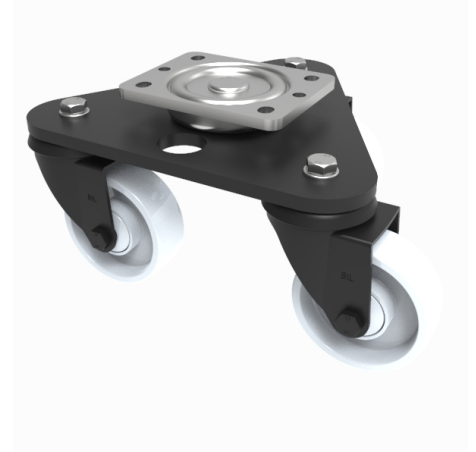

Scenery Skate Nylon Plate Swivel Castor 65mm 460kg Load

Product code: BLKSKM65NYBJ

Central medium duty white zinc plated swivel head, mounted on a black painted triangular base plate fitted with 3 pressed steel black painted swivel castors fitted with 65mm white nylon wheels with ball bearings. Overall height 124mm, Plate size 138 x 109mm, hole centres 105 x 80mm Load capacity 460kg.

Diameter (mm)	65
Castor Type	Swivel
Fixing Option	Plate
Height (mm)	124
To Suit Fixing Bolt (mm)	10
Bearing Type	Ball
Swivel Radius (mm)	188
Wheel Material	Nylon
Colour / Shore Hardness	White Nylon
Tread (mm)	37
Temperature Resistance	-30 °C TO +80 °C
Load Capacity (kg)	460
Plate Size (mm)	135 x 110
Hole Centres (mm)	105 x 80/75