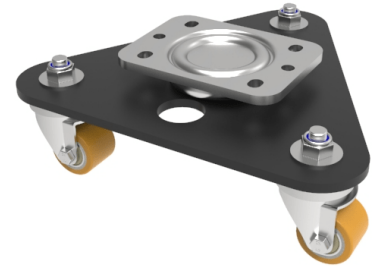

## Scenery Skate Polyurethane Cast Iron Plate Swivel Castor 35mm 225kg Load

**Product code: BZSKL35PTBJ**

Central medium duty swivel head, mounted on a triangular base plate fitted with 3 pressed steel swivel castors fitted with 35mm brown 92 shore A polyurethane tyre steel centred wheels with ball bearings. Overall height 84mm, Mounting Plate size 115 x 85mm, hole centres 80 x 60mm, Load capacity 225kg.

Diameter (mm)	35
Castor Type	Swivel
Fixing Option	Plate
Height (mm)	84
To Suit Fixing Bolt (mm)	8
Bearing Type	Ball
Swivel Radius (mm)	139
Wheel Material	Polyurethane on Steel
Colour / Shore Hardness	Orange Polyuerthane on Steel Rim / 94 Shore A
Tread (mm)	27
Temperature Resistance	-20 °C TO +80 °C
Load Capacity (kg)	225
Plate Size (mm)	115 x 85
Hole Centres (mm)	80 X 60