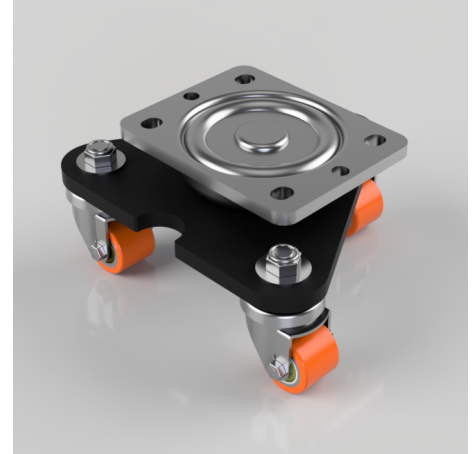

Scenery Skate Polyurethane Cast Iron Plate Swivel Castor 35mm 225kg Load

Product code: BZSKL35PTBJLP

Central medium duty swivel head, mounted on a triangular base plate fitted with 3 pressed steel swivel castors fitted with 35mm brown 92 shore A polyurethane tyre steel centred wheels with ball bearings. Overall height 95mm, Mounting Plate size 138 x 109mm, hole centres 105 x 80/75mm, Load capacity 225kg.

Diameter (mm)	35
Castor Type	Swivel
Fixing Option	Plate
Height (mm)	94
To Suit Fixing Bolt (mm)	10
Bearing Type	Ball
Swivel Radius (mm)	130
Wheel Material	Polyurethane on Steel
Colour / Shore Hardness	Orange Polyuerthane on Steel Rim / 94 Shore A
Tread (mm)	27
Temperature Resistance	-20 °C TO +80 °C
Load Capacity (kg)	225
Plate Size (mm)	138 x 110
Hole Centres (mm)	105 x 80