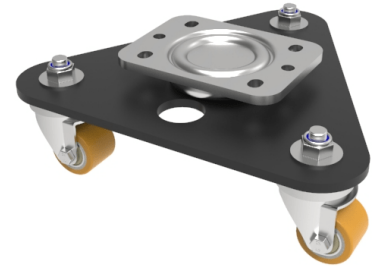

Scenery Skate Polyurethane Cast Iron Plate Swivel Castor 35mm 225kg Load

Product code: BZSKL35PTBJLP

Central medium duty swivel head, mounted on a triangular base plate fitted with 3 pressed steel swivel castors fitted with 35mm brown 92 shore A polyurethane tyre steel centred wheels with ball bearings. Overall height 94mm, Mounting Plate size 138 x 109mm, hole centres 105 x 80mm, Load capacity 225kg.(Catalogue SKU BZSKL35PTBJ)

Diameter (mm)	35
Castor Type	Swivel
Fixing Option	Plate
Height (mm)	94
To Suit Fixing Bolt (mm)	10
Bearing Type	Ball
Swivel Radius (mm)	119
Wheel Material	Polyurethane on Steel
Colour / Shore Hardness	Orange Polyuerthane on Steel Rim / 94 Shore A
Tread (mm)	27
Temperature Resistance	-20 °C TO +80 °C
Load Capacity (kg)	225
Plate Size (mm)	138 x 110
Hole Centres (mm)	105 x 80