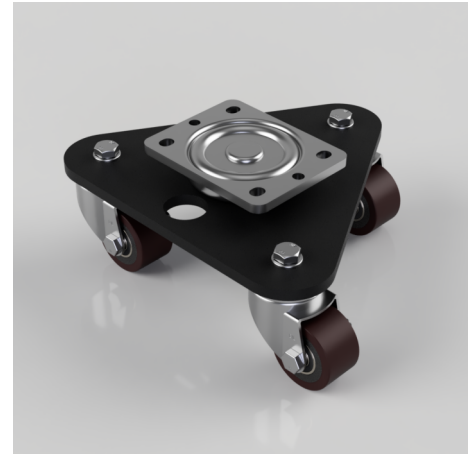

Scenery Skate Polyurethane Cast Iron Plate Swivel Castor 60mm 405kg Load

Product code: BZSKM60PTBJ

Central medium duty white zinc plated swivel head, mounted on a black painted triangular base plate fitted with 3 pressed steel black painted swivel castors fitted with 60mm polyurethane tyre steel centred wheels with ball bearings. Overall height 121mm, Plate size 138 x109mm, hole centres 105 x 80mm, Load capacity 405kg.

Diameter (mm)	60
Castor Type	Swivel
Fixing Option	Plate
Height (mm)	121
To Suit Fixing Bolt (mm)	10
Bearing Type	Ball
Swivel Radius (mm)	185
Wheel Material	Polyurethane on Cast Iron
Colour / Shore Hardness	Brown Polyurethane on Cast Iron Rim / 94 Shore A
Tread (mm)	35
Temperature Resistance	-20 °C TO +80 °C
Load Capacity (kg)	405
Plate Size (mm)	135 x 110
Hole Centres (mm)	105 x 80/75