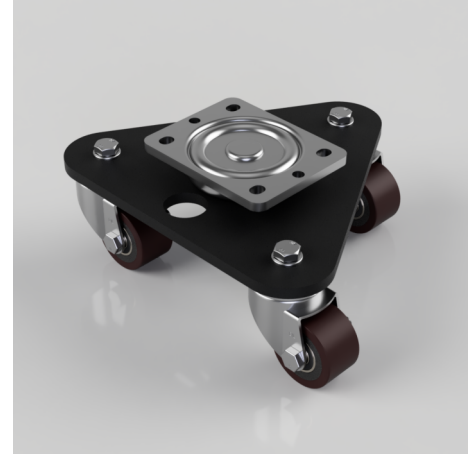

## Scenery Skate Polyurethane Cast Iron Plate Swivel Castor 60mm 405kg Load

**Product code: BZSKM60PTBJ**

Central medium duty white zinc plated swivel head, mounted on a black painted triangular base plate fitted with 3 pressed steel black painted swivel castors fitted with 60mm polyurethane tyre steel centred wheels with ball bearings. Overall height 121mm, Plate size 138 x109mm, hole centres 105 x 80mm, Load capacity 405kg.

|                          |  |
|--------------------------|--|
| Diameter (mm)            | 60   |
| Castor Type              | Swivel   |
| Fixing Option            | Plate  |
| Height (mm)              | 121  |
| To Suit Fixing Bolt (mm) | 10   |
| Bearing Type             | Ball   |
| Swivel Radius (mm)       | 185  |
| Wheel Material           | Polyurethane on Cast Iron                        |
| Colour / Shore Hardness  | Brown Polyurethane on Cast Iron Rim / 94 Shore A |
| Tread (mm)               | 35   |
| Temperature Resistance   | -20 °C TO +80 °C                                 |
| Load Capacity (kg)       | 405  |
| Plate Size (mm)          | 135 x 110  |
| Hole Centres (mm)        | 105 x 80/75                                      |