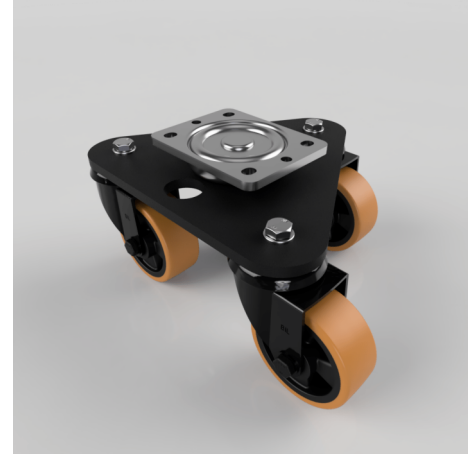

## Scenery Skate Polyurethane Nylon Plate Swivel Castor 100mm 460kg Load

**Product code: BLKSKM100XPNB**

Central medium duty white zinc plated swivel head mounted on a black painted triangular base plate fitted with 3 pressed steel swivel black painted castors fitted with brown polyurethane tyred black nylon centred wheels with roller bearings. Wheel diameter 100mm, tread width 40mm, overall height 164mm. Load capacity 460kg.

Diameter (mm)	100
Castor Type	Swivel
Fixing Option	Plate
Height (mm)	164
To Suit Fixing Bolt (mm)	10
Bearing Type	Roller
Swivel Radius (mm)	212
Wheel Material	Polyurethane on Nylon
Colour / Shore Hardness	Brown Polyurethane on Nylon Rim / 96 Shore A
Tread (mm)	40
Temperature Resistance	-20 °C TO +80 °C
Load Capacity (kg)	460
Plate Size (mm)	135 x 110
Hole Centres (mm)	105 x 80/75