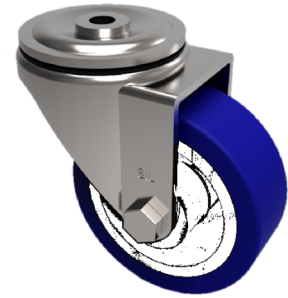

Soft Blue Polyurethane Nylon Bolt Hole Swivel Castor 100mm 150kg Load

Product code: BZMM100ENPBBH12

Pressed steel swivel castor with 12mm bolt hole fitted with a 82 shore A blue polyurethane tyre white nylon centred wheel with roller bearings. Wheel diameter 100mm, tread width 32mm, overall height 128mm, load capacity 150kg.

Diameter (mm)	100
Castor Type	Swivel
Fixing Option	Bolt Hole
Height (mm)	128
Wheel Material	Polyurethane on Nylon
Colour / Shore Hardness	Blue Polyurethane on Nylon Rim / 82 Shore A
Temperature Resistance	-30 °C TO +60 °C
Bearing Type	Roller
Load Capacity (kg)	150
Tread (mm)	32
Swivel Radius (mm)	88
Head Dia (mm)	76
Fork Thickness (mm)	2
To Suit Fixing Bolt (mm)	12