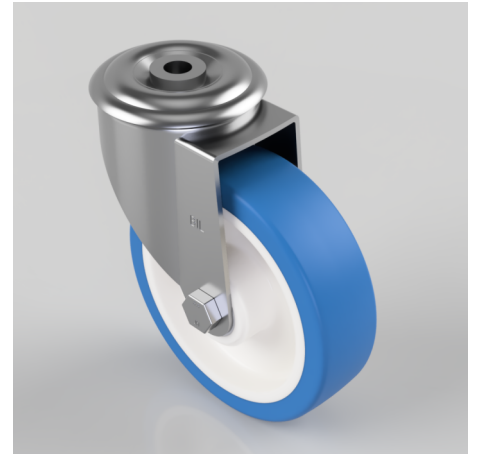

Soft Blue Polyurethane Nylon Bolt Hole Swivel Castor 125mm 200kg Load

Product code: BZMM125ENPBBH12

Pressed steel swivel castor with a 12mm bolt hole fitted with a 82 shore A blue polyurethane tyre white nylon centred wheel with roller bearing. Wheel diameter 125mm, tread width 35mm, overall height 155mm, Load capacity 200kg.

Diameter (mm)	125
Castor Type	Swivel
Fixing Option	Bolt Hole
Height (mm)	155
Wheel Material	Polyurethane on Nylon
Colour / Shore Hardness	Blue Polyurethane on NylonRim / 82 Shore A
Temperature Resistance	-30 °C TO +60 °C
Bearing Type	Roller
Load Capacity (kg)	200
Tread (mm)	35
Swivel Radius (mm)	104
Head Dia (mm)	76
Fork Thickness (mm)	2.5
To Suit Fixing Bolt (mm)	12