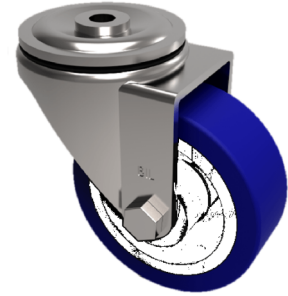

## Soft Blue Polyurethane Nylon Bolt Hole Swivel Castor 125mm 150kg Load

**Product code: BZMM125ENPBBH12**

Pressed steel swivel castor with a 12mm bolt hole fitted with a 82 shore A blue polyurethane tyre white nylon centred wheel with roller bearing. Wheel diameter 125mm, tread width 35mm, overall height 155mm, Load capacity 200kg.

Diameter (mm)	125
Castor Type	Swivel
Fixing Option	Bolt Hole
Height (mm)	155
Wheel Material	Polyurethane on Nylon
Colour / Shore Hardness	Blue Polyurethane on NylonRim / 82 Shore A
Temperature Resistance	-30 °C TO +60 °C
Bearing Type	Roller
Load Capacity (kg)	150
Tread (mm)	35
Swivel Radius (mm)	107
Head Dia (mm)	76
Fork Thickness (mm)	2
To Suit Fixing Bolt (mm)	12