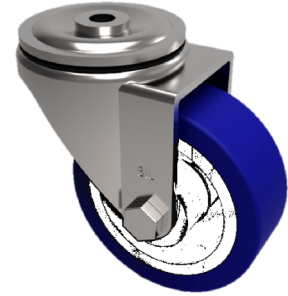

Soft Blue Polyurethane Nylon Bolt Hole Swivel Castor 125mm 250kg Load

Product code: BZH125ENPBBH12

Pressed steel swivel castor with a 12mm bolt hole fitted with a 82 shore A blue polyurethane tyre on a white nylon centred wheel with a roller bearing. Wheel diameter 125mm, tread width 35mm, overall height 155mm, Load capacity 250kg.

Diameter (mm)	125
Castor Type	Swivel
Fixing Option	Bolt Hole
Height (mm)	155
Wheel Material	Polyurethane on Nylon
Colour / Shore Hardness	Blue Polyurethane on NylonRim / 82 Shore A
Temperature Resistance	-30 °C TO +60 °C
Bearing Type	Roller
Load Capacity (kg)	250
Tread (mm)	35
Swivel Radius (mm)	104
Head Dia (mm)	76
Fork Thickness (mm)	4
To Suit Fixing Bolt (mm)	12