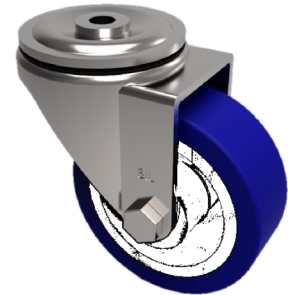

## Soft Blue Polyurethane Nylon Bolt Hole Swivel Castor 125mm 300kg Load

**Product code: BZH125ENPBJBH12**

Pressed steel swivel castor with a 12mm bolt hole fitted with a 82 shore A blue polyurethane tyred on a white nylon centred wheel with ball bearings. Wheel diameter 125mm, tread width 40mm, overall height 155mm, Load capacity 300kg.

Diameter (mm)	125
Castor Type	Swivel
Fixing Option	Bolt Hole
Height (mm)	155
Wheel Material	Polyurethane on Nylon
Colour / Shore Hardness	Blue Polyurethane on NylonRim / 82 Shore A
Temperature Resistance	-30 °C TO +60 °C
Bearing Type	Ball
Load Capacity (kg)	300
Tread (mm)	40
Swivel Radius (mm)	104
Head Dia (mm)	76
Fork Thickness (mm)	4
To Suit Fixing Bolt (mm)	12