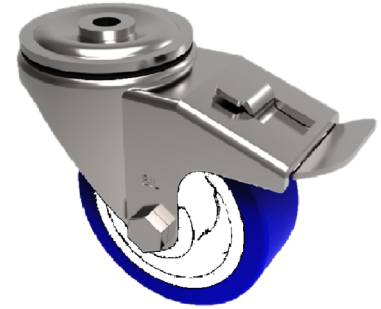

Soft Blue Polyurethane Nylon Bolt Hole Swivel Castor Brake 100mm 150kg

Product code: BZMM100ENPBH12SWB

Pressed steel swivel castor 12mm bolt hole fitted with a 82 shore A blue polyurethane tyre white nylon centred wheel with plain bore and total lock brake. Wheel diameter 100mm, tread width 32mm, overall height 128mm, Load capacity 150kg.

Diameter (mm)	100
Castor Type	Swivel with Total Lock Brake
Fixing Option	Bolt Hole
Height (mm)	128
Wheel Material	Polyurethane on Nylon
Colour / Shore Hardness	Blue Polyurethane on NylonRim / 82 Shore A
Temperature Resistance	-30 °C TO +60 °C
Bearing Type	Plain
Load Capacity (kg)	150
Tread (mm)	32
Swivel Radius (mm)	88
Head Dia (mm)	76
Fork Thickness (mm)	2
To Suit Fixing Bolt (mm)	12