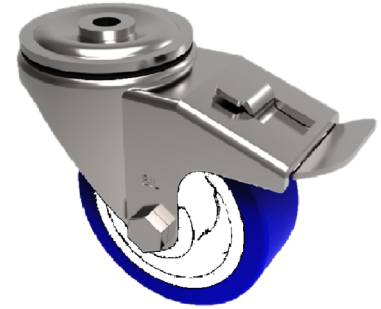

Soft Blue Polyurethane Nylon Bolt Hole Swivel Castor Brake 125mm 150kg

Product code: BZMM125ENPBBH12SWB

Pressed steel swivel castor with a 12mm bolt hole fitted with a 82 shore A blue polyurethane tyre white nylon centred wheel with roller bearing and total lock brake. Wheel diameter 125mm, tread width 35mm, overall height 155mm, Load capacity 200kg.

Diameter (mm)	125
Castor Type	Swivel with Total Lock Brake
Fixing Option	Bolt Hole
Height (mm)	155
Wheel Material	Polyurethane on Nylon
Colour / Shore Hardness	Blue Polyurethane on NylonRim / 82 Shore A
Temperature Resistance	-30 °C TO +60 °C
Bearing Type	Roller
Load Capacity (kg)	150
Tread (mm)	35
Swivel Radius (mm)	135
Head Dia (mm)	76
Fork Thickness (mm)	2
To Suit Fixing Bolt (mm)	12