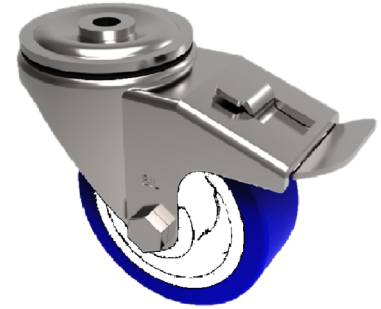

## Soft Blue Polyurethane Nylon Bolt Hole Swivel Castor Brake 125mm 300kg

**Product code: BZH125ENPBJBH12SWB**

Pressed steel swivel castor with a 12mm bolt hole fitted with a 82 shore A blue polyurethane tyred on a white nylon centred wheel with ball bearings and total lock brake. Wheel diameter 125mm, tread width 40mm, overall height 155mm, Load capacity 300kg.

Diameter (mm)	125
Castor Type	Swivel with Total Lock Brake
Fixing Option	Bolt Hole
Height (mm)	155
Wheel Material	Polyurethane on Nylon
Colour / Shore Hardness	Blue Polyurethane on NylonRim / 82 Shore A
Temperature Resistance	-30 °C TO +60 °C
Bearing Type	Ball
Load Capacity (kg)	300
Tread (mm)	40
Swivel Radius (mm)	104
Head Dia (mm)	76
Fork Thickness (mm)	4
To Suit Fixing Bolt (mm)	12