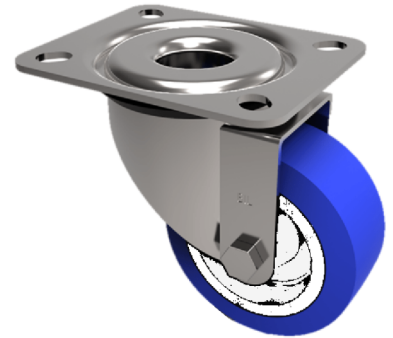

Soft Blue Polyurethane Nylon Plate Swivel Castor 100mm 150kg Load

Product code: BZMM100ENPB

Pressed steel swivel castor with top plate fitted with a 82 shore A blue polyurethane tyre white nylon centred wheel with roller bearings. Wheel diameter 100mm, tread width 32mm, overall height 128mm, plate size 205mm x 85mm, hole centres 80mm x 60mm with a Load capacity 150kg.

Diameter (mm)	100
Castor Type	Swivel
Fixing Option	Plate
Height (mm)	128
Wheel Material	Polyurethane on Nylon
Colour / Shore Hardness	Blue Polyurethane on Nylon Rim / 82 Shore A
Temperature Resistance	-30 °C TO +60 °C
Bearing Type	Roller
Load Capacity (kg)	150
Tread (mm)	32
Swivel Radius (mm)	88
Plate Size (mm)	105 X 85
Hole Centres (mm)	80 X 60
Top Plate Thickness (mm)	2
Fork Thickness (mm)	2
To Suit Fixing Bolt (mm)	8