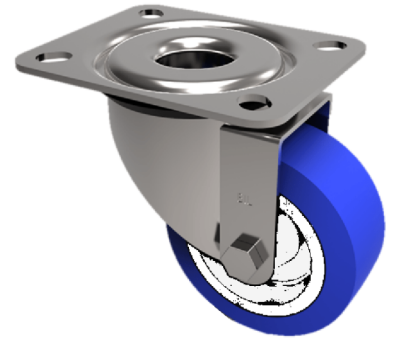

Soft Blue Polyurethane Nylon Plate Swivel Castor 100mm 150kg Load

Product code: BZMM100ENP

Pressed steel swivel castor with top plate fitted with a 82 shore A blue polyurethane tyre white nylon centred wheel with plain bore. Wheel diameter 100mm, tread width 32mm, overall height 128mm, plate size 205mm x 85mm, hole centres 80mm x 60mm with a Load capacity 150kg.

Diameter (mm)	100
Castor Type	Swivel
Fixing Option	Plate
Height (mm)	128
Wheel Material	Polyurethane on Nylon
Colour / Shore Hardness	Blue Polyurethane on Nylon Rim / 82 Shore A
Temperature Resistance	-30 °C TO +60 °C
Bearing Type	Plain
Load Capacity (kg)	150
Tread (mm)	32
Swivel Radius (mm)	88
Plate Size (mm)	105 X 85
Hole Centres (mm)	80 X 60
Top Plate Thickness (mm)	2
Fork Thickness (mm)	2
To Suit Fixing Bolt (mm)	8