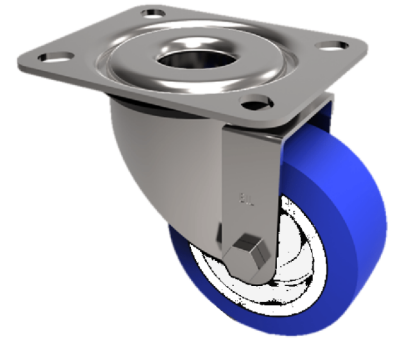

Soft Blue Polyurethane Nylon Plate Swivel Castor 100mm 250kg Load

Product code: BZH100ENPBJ

Pressed steel swivel castor with fitted a top plate with a blue 82 shore A polyurethane tyre on white nylon centred wheel with ball bearing. Wheel diameter 100mm, tread width 32mm, overall height 128mm. top platge 105mm x 86mm with 80mm x 60mm hole centresLoad capacity 250kg.

Diameter (mm)	100
Castor Type	Swivel
Fixing Option	Plate
Height (mm)	128
Wheel Material	Polyurethane on Nylon
Colour / Shore Hardness	Blue Polyurethane on NylonRim / 82 Shore A
Temperature Resistance	-30 °C TO +60 °C
Bearing Type	Ball
Load Capacity (kg)	250
Tread (mm)	32
Swivel Radius (mm)	90
Plate Size (mm)	105 x 86
Hole Centres (mm)	80 X 60
Top Plate Thickness (mm)	4
Fork Thickness (mm)	4
To Suit Fixing Bolt (mm)	8