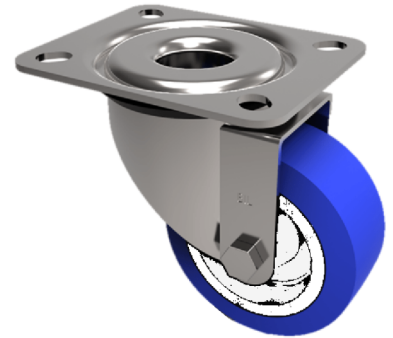

Soft Blue Polyurethane Nylon Plate Swivel Castor 100mm 250kg Load

Product code: BZEH100ENPB

Pressed steel swivel castor with a top plate fixing fitted with a blue 82 shore A polyurethane tyre on white nylon centre wheel with roller bearings. Wheel diameter 100mm, tread width 40mm, overall height 128mm, top plate 105mm x 86mm, hole centres 80mm x 60mm Load capacity 250kg. Please note the tyre is flat and designed for floor protection but this may increase tractive resistance.

Diameter (mm)	100
Castor Type	Swivel
Fixing Option	Plate
Height (mm)	128
Wheel Material	Polyurethane on Nylon
Colour / Shore Hardness	Blue Polyurethane on NylonRim / 82 Shore A
Temperature Resistance	-30 °C TO +60 °C
Bearing Type	Roller
Load Capacity (kg)	250
Tread (mm)	40
Swivel Radius (mm)	90
Plate Size (mm)	105 x 86
Hole Centres (mm)	80 X 60
Top Plate Thickness (mm)	3
Fork Thickness (mm)	3
To Suit Fixing Bolt (mm)	8