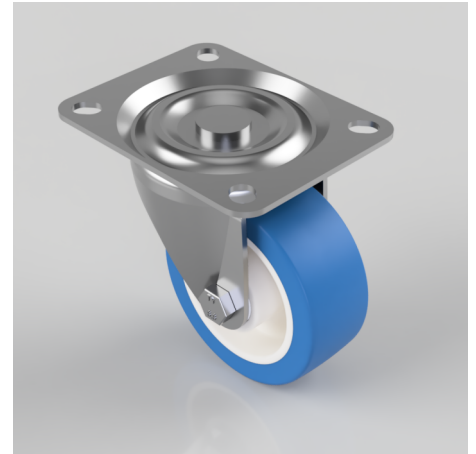

## Soft Blue Polyurethane Nylon Plate Swivel Castor 100mm 250kg Load

**Product code: BZH100ENPBLP**

Pressed steel swivel castor with a top plate fixing fitted with a blue 82 shore A polyurethane tyre on white nylon centre wheel with roller bearings. Wheel diameter 100mm, tread width 40mm, overall height 127mm, top plate 128mm x 102mm, hole centres 105mm x 80mm or 100mm x 76mm Load capacity 250kg. Please note the tyre is flat and designed for floor protection but this may increase tractive resistance.

Diameter (mm)	100
Castor Type	Swivel
Fixing Option	Plate
Height (mm)	127
Wheel Material	Polyurethane on Nylon
Colour / Shore Hardness	Blue Polyurethane on NylonRim / 82 Shore A
Temperature Resistance	-30 °C TO +60 °C
Bearing Type	Roller
Load Capacity (kg)	250
Tread (mm)	40
Plate Size (mm)	128 x 102
Hole Centres (mm)	100 x 76, 105 x 80
Top Plate Thickness (mm)	3
Fork Thickness (mm)	3
To Suit Fixing Bolt (mm)	10