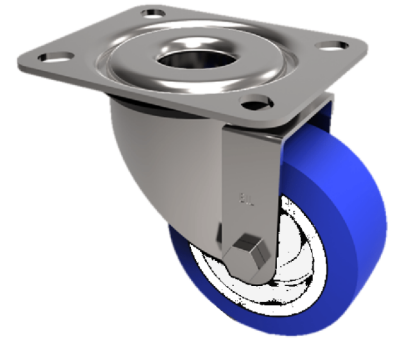

## Soft Blue Polyurethane Nylon Plate Swivel Castor 125mm 150kg Load

**Product code: BZMM125ENP**

Pressed steel swivel castor with a top plate fitted with a 82 shore A blue polyurethane tyre white nylon centred wheel with plain bore. Wheel diameter 125mm, tread width 35mm, overall height 155mm, top plate 105mm x 85mm, hole centres 80mm x 60mm. Load capacity 200kg.

Diameter (mm)	125
Castor Type	Swivel
Fixing Option	Plate
Height (mm)	155
Wheel Material	Polyurethane on Nylon
Colour / Shore Hardness	Blue Polyurethane on NylonRim / 82 Shore A
Temperature Resistance	-30 °C TO +60 °C
Bearing Type	Plain
Load Capacity (kg)	150
Tread (mm)	35
Swivel Radius (mm)	107
Plate Size (mm)	105 X 85
Hole Centres (mm)	80 X 60
Top Plate Thickness (mm)	2
Fork Thickness (mm)	2
To Suit Fixing Bolt (mm)	8