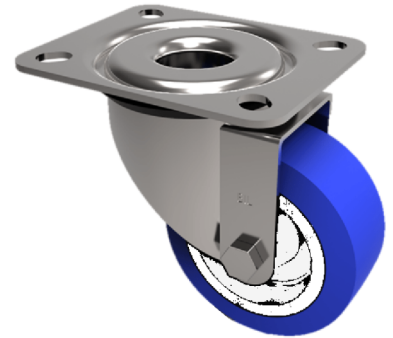

## Soft Blue Polyurethane Nylon Plate Swivel Castor 125mm 250kg Load

**Product code: BZH125ENPB**

Pressed steel swivel castor with a top plate fixing fitted with a 82 shore A blue polyurethane tyred on a white nylon centred wheel with a roller bearing. Wheel diameter 125mm, tread width 35mm, overall height 155mm, top plate 105mm x 86mm, hole centres 80mm x 60mm. Load capacity 250kg.

Diameter (mm)	125
Castor Type	Swivel
Fixing Option	Plate
Height (mm)	155
Wheel Material	Polyurethane on Nylon
Colour / Shore Hardness	Blue Polyurethane on NylonRim / 82 Shore A
Temperature Resistance	-30 °C TO +60 °C
Bearing Type	Roller
Load Capacity (kg)	250
Tread (mm)	35
Swivel Radius (mm)	104
Plate Size (mm)	105 x 86
Hole Centres (mm)	80 X 60
Top Plate Thickness (mm)	4
Fork Thickness (mm)	4
To Suit Fixing Bolt (mm)	8