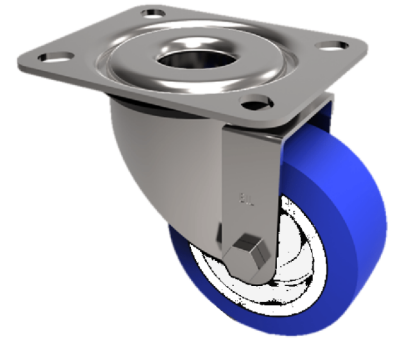

Soft Blue Polyurethane Nylon Plate Swivel Castor 125mm 250kg Load

Product code: BZPH125ENPB

Pressed steel swivel castor with a top plate fixing fitted with a 82 shore A blue polyurethane tyred on a white nylon centred wheel with a roller bearing. Wheel diameter 125mm, tread width 35mm, overall height 157mm, top plate 135mm x 110mm, hole centres 105mm x 80mm. Load capacity 250kg.

Diameter (mm)	125
Castor Type	Swivel
Fixing Option	Plate
Height (mm)	155
Wheel Material	Polyurethane on Nylon
Colour / Shore Hardness	Blue Polyurethane on NylonRim / 82 Shore A
Temperature Resistance	-30 °C TO +60 °C
Bearing Type	Roller
Load Capacity (kg)	250
Tread (mm)	35
Swivel Radius (mm)	104
Plate Size (mm)	135 x 110
Hole Centres (mm)	105 x 80/75
Top Plate Thickness (mm)	4
Fork Thickness (mm)	4
To Suit Fixing Bolt (mm)	10