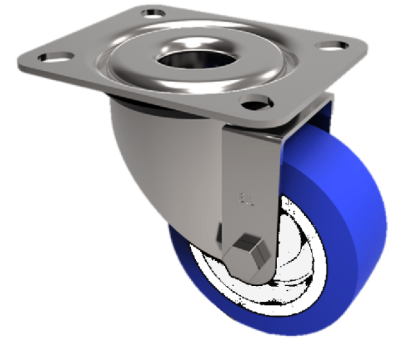

Soft Blue Polyurethane Nylon Plate Swivel Castor 125mm 300kg Load

Product code: BZH125ENPBJ

Pressed steel swivel castor with a top plate fixing fitted with a 82 shore A blue polyurethane tyred on a white nylon centred wheel with ball bearings. Wheel diameter 125mm, tread width 40mm, overall height 155mm, top plate 105mm x 86mm, hole centres 80mm x 60mm. Load capacity 300kg.

Diameter (mm)	125
Castor Type	Swivel
Fixing Option	Plate
Height (mm)	155
Wheel Material	Polyurethane on Nylon
Colour / Shore Hardness	Blue Polyurethane on NylonRim / 82 Shore A
Temperature Resistance	-30 °C TO +60 °C
Bearing Type	Ball
Load Capacity (kg)	300
Tread (mm)	40
Swivel Radius (mm)	104
Plate Size (mm)	105 x 86
Hole Centres (mm)	80 X 60
Top Plate Thickness (mm)	4
Fork Thickness (mm)	4
To Suit Fixing Bolt (mm)	8