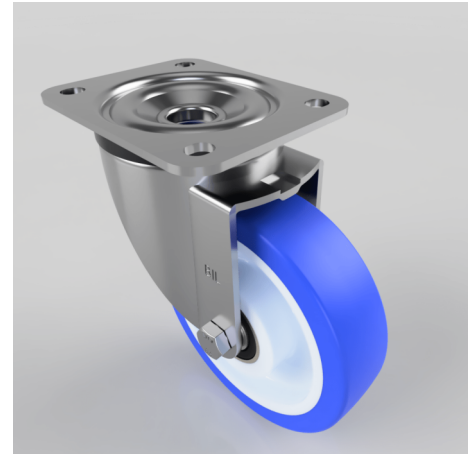

Soft Blue Polyurethane Nylon Plate Swivel Castor 150mm 500kg Load

Product code: BZPH150ENPBJ

Pressed steel swivel castor with a top plate fitted with a 82 shore A blue polyurethane tyre white nylon centred wheel with ball bearings. Wheel diameter 150mm, tread width 40mm, overall height 188mm, top plate 135mm x 110mm, hole centres 105mm x 80/75mm. Load capacity 500kg.

Diameter (mm)	150
Castor Type	Swivel
Fixing Option	Plate
Height (mm)	188
Wheel Material	Polyurethane on Nylon
Colour / Shore Hardness	Blue Polyurethane on NylonRim / 82 Shore A
Temperature Resistance	-30 °C TO +60 °C
Bearing Type	Ball
Load Capacity (kg)	500
Tread (mm)	40
Swivel Radius (mm)	128
Plate Size (mm)	135 x 110
Hole Centres (mm)	105 x 80/75
Top Plate Thickness (mm)	4
Fork Thickness (mm)	4
To Suit Fixing Bolt (mm)	10