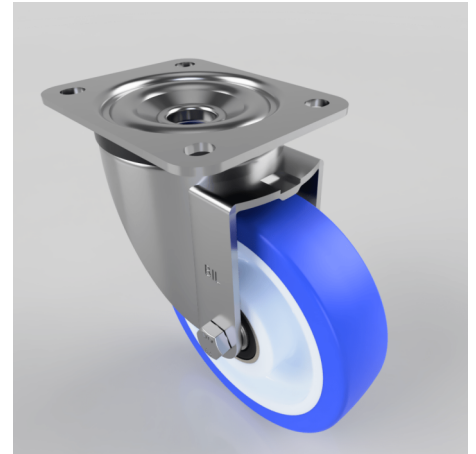

## Soft Blue Polyurethane Nylon Plate Swivel Castor 150mm 500kg Load

**Product code: BZPH150ENPBJ**

Pressed steel swivel castor with a top plate fitted with a 82 shore A blue polyurethane tyre white nylon centred wheel with ball bearings. Wheel diameter 150mm, tread width 40mm, overall height 188mm, top plate 135mm x 110mm, hole centres 105mm x 80/75mm. Load capacity 500kg.

Diameter (mm)	150
Castor Type	Swivel
Fixing Option	Plate
Height (mm)	188
Wheel Material	Polyurethane on Nylon
Colour / Shore Hardness	Blue Polyurethane on NylonRim / 82 Shore A
Temperature Resistance	-30 °C TO +60 °C
Bearing Type	Ball
Load Capacity (kg)	500
Tread (mm)	40
Swivel Radius (mm)	128
Plate Size (mm)	135 x 110
Hole Centres (mm)	105 x 80/75
Top Plate Thickness (mm)	4
Fork Thickness (mm)	4
To Suit Fixing Bolt (mm)	10