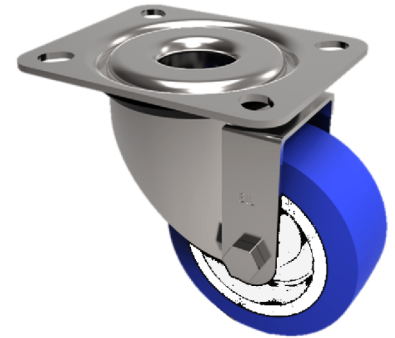

Soft Blue Polyurethane Nylon Plate Swivel Castor 80mm 210kg Load

Product code: BZH80ENPB

Pressed steel swivel castor with a top plate fixing fitted with a blue 82 shore A polyurethane tyre on white nylon centred wheel with a roller bearing. Wheel diameter 80mm, tread width 33mm, overall height 110mm, top plate 105mm x 86mm, hole centres 80mm x 60mm. Load capacity 210kg.

Diameter (mm)	80
Castor Type	Swivel
Fixing Option	Plate
Height (mm)	111
Wheel Material	Polyurethane on Nylon
Colour / Shore Hardness	Blue Polyurethane on Nylon Rim / 82 Shore A
Temperature Resistance	-30 °C TO +60 °C
Bearing Type	Roller
Load Capacity (kg)	210
Tread (mm)	33
Swivel Radius (mm)	78
Plate Size (mm)	105 x 86
Hole Centres (mm)	80 X 60
Top Plate Thickness (mm)	4
Fork Thickness (mm)	4
To Suit Fixing Bolt (mm)	8