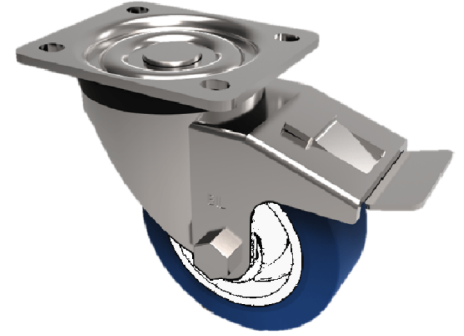

Soft Blue Polyurethane Nylon Plate Swivel Castor Brake 125mm 150kg Load

Product code: BZMM125ENPBSWB

Pressed steel swivel castor with a top plate fitted with a 82 shore A blue polyurethane tyre white nylon centred wheel with roller bearing and total lock brake. Wheel diameter 125mm, tread width 35mm, overall height 155mm, top plate 105mm x 85mm, hole centres 80mm x 60mm. Load capacity 200kg.

Diameter (mm)	125
Castor Type	Swivel with Total Lock Brake
Fixing Option	Plate
Height (mm)	155
Wheel Material	Polyurethane on Nylon
Colour / Shore Hardness	Blue Polyurethane on NylonRim / 82 Shore A
Temperature Resistance	-30 °C TO +60 °C
Bearing Type	Roller
Load Capacity (kg)	150
Tread (mm)	35
Swivel Radius (mm)	135
Plate Size (mm)	105 X 85
Hole Centres (mm)	80 X 60
Top Plate Thickness (mm)	2
Fork Thickness (mm)	2
To Suit Fixing Bolt (mm)	8