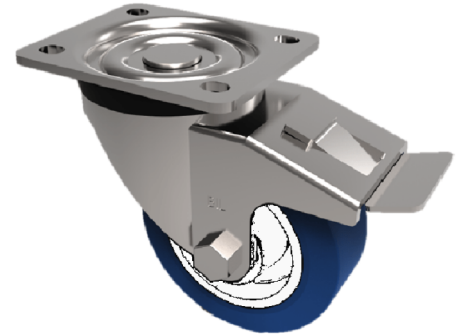

Soft Blue Polyurethane Nylon Plate Swivel Castor Brake 125mm 150kg Load

Product code: BZMM125ENPSWB

Pressed steel swivel castor with a top plate fitted with a 82 shore A blue polyurethane tyre white nylon centred wheel with plain bore and total lock brake. Wheel diameter 125mm, tread width 35mm, overall height 155mm, top plate 105mm x 85mm, hole centres 80mm x 60mm. Load capacity 200kg.

Diameter (mm)	125
Castor Type	Swivel with Total Lock Brake
Fixing Option	Plate
Height (mm)	155
Wheel Material	Polyurethane on Nylon
Colour / Shore Hardness	Blue Polyurethane on NylonRim / 82 Shore A
Temperature Resistance	-30 °C TO +60 °C
Bearing Type	Plain
Load Capacity (kg)	150
Tread (mm)	35
Swivel Radius (mm)	135
Plate Size (mm)	105 X 85
Hole Centres (mm)	80 X 60
Top Plate Thickness (mm)	2
Fork Thickness (mm)	2
To Suit Fixing Bolt (mm)	8