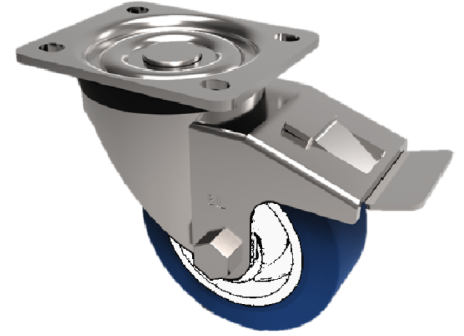

Soft Blue Polyurethane Nylon Plate Swivel Castor Brake 150mm 350kg Load

Product code: BZMM150ENPSWB

Pressed steel swivel castor with a top plate fitted with a 82 shore A blue polyurethane tyre white nylon centred wheel with plain bore and total lock brake. Wheel diameter 150mm, tread width 40mm, overall height 190mm, top plate 140mm x 110mm, hole centres 105mm x 80mm. Load capacity 350kg.

Diameter (mm)	150
Castor Type	Swivel with Total Lock Brake
Fixing Option	Plate
Height (mm)	190
Wheel Material	Polyurethane on Nylon
Colour / Shore Hardness	Blue Polyurethane on NylonRim / 82 Shore A
Temperature Resistance	-30 °C TO +60 °C
Bearing Type	Plain
Load Capacity (kg)	350
Tread (mm)	40
Swivel Radius (mm)	135
Plate Size (mm)	135 x 110
Hole Centres (mm)	105 x 80/75
Top Plate Thickness (mm)	3
Fork Thickness (mm)	3
To Suit Fixing Bolt (mm)	10